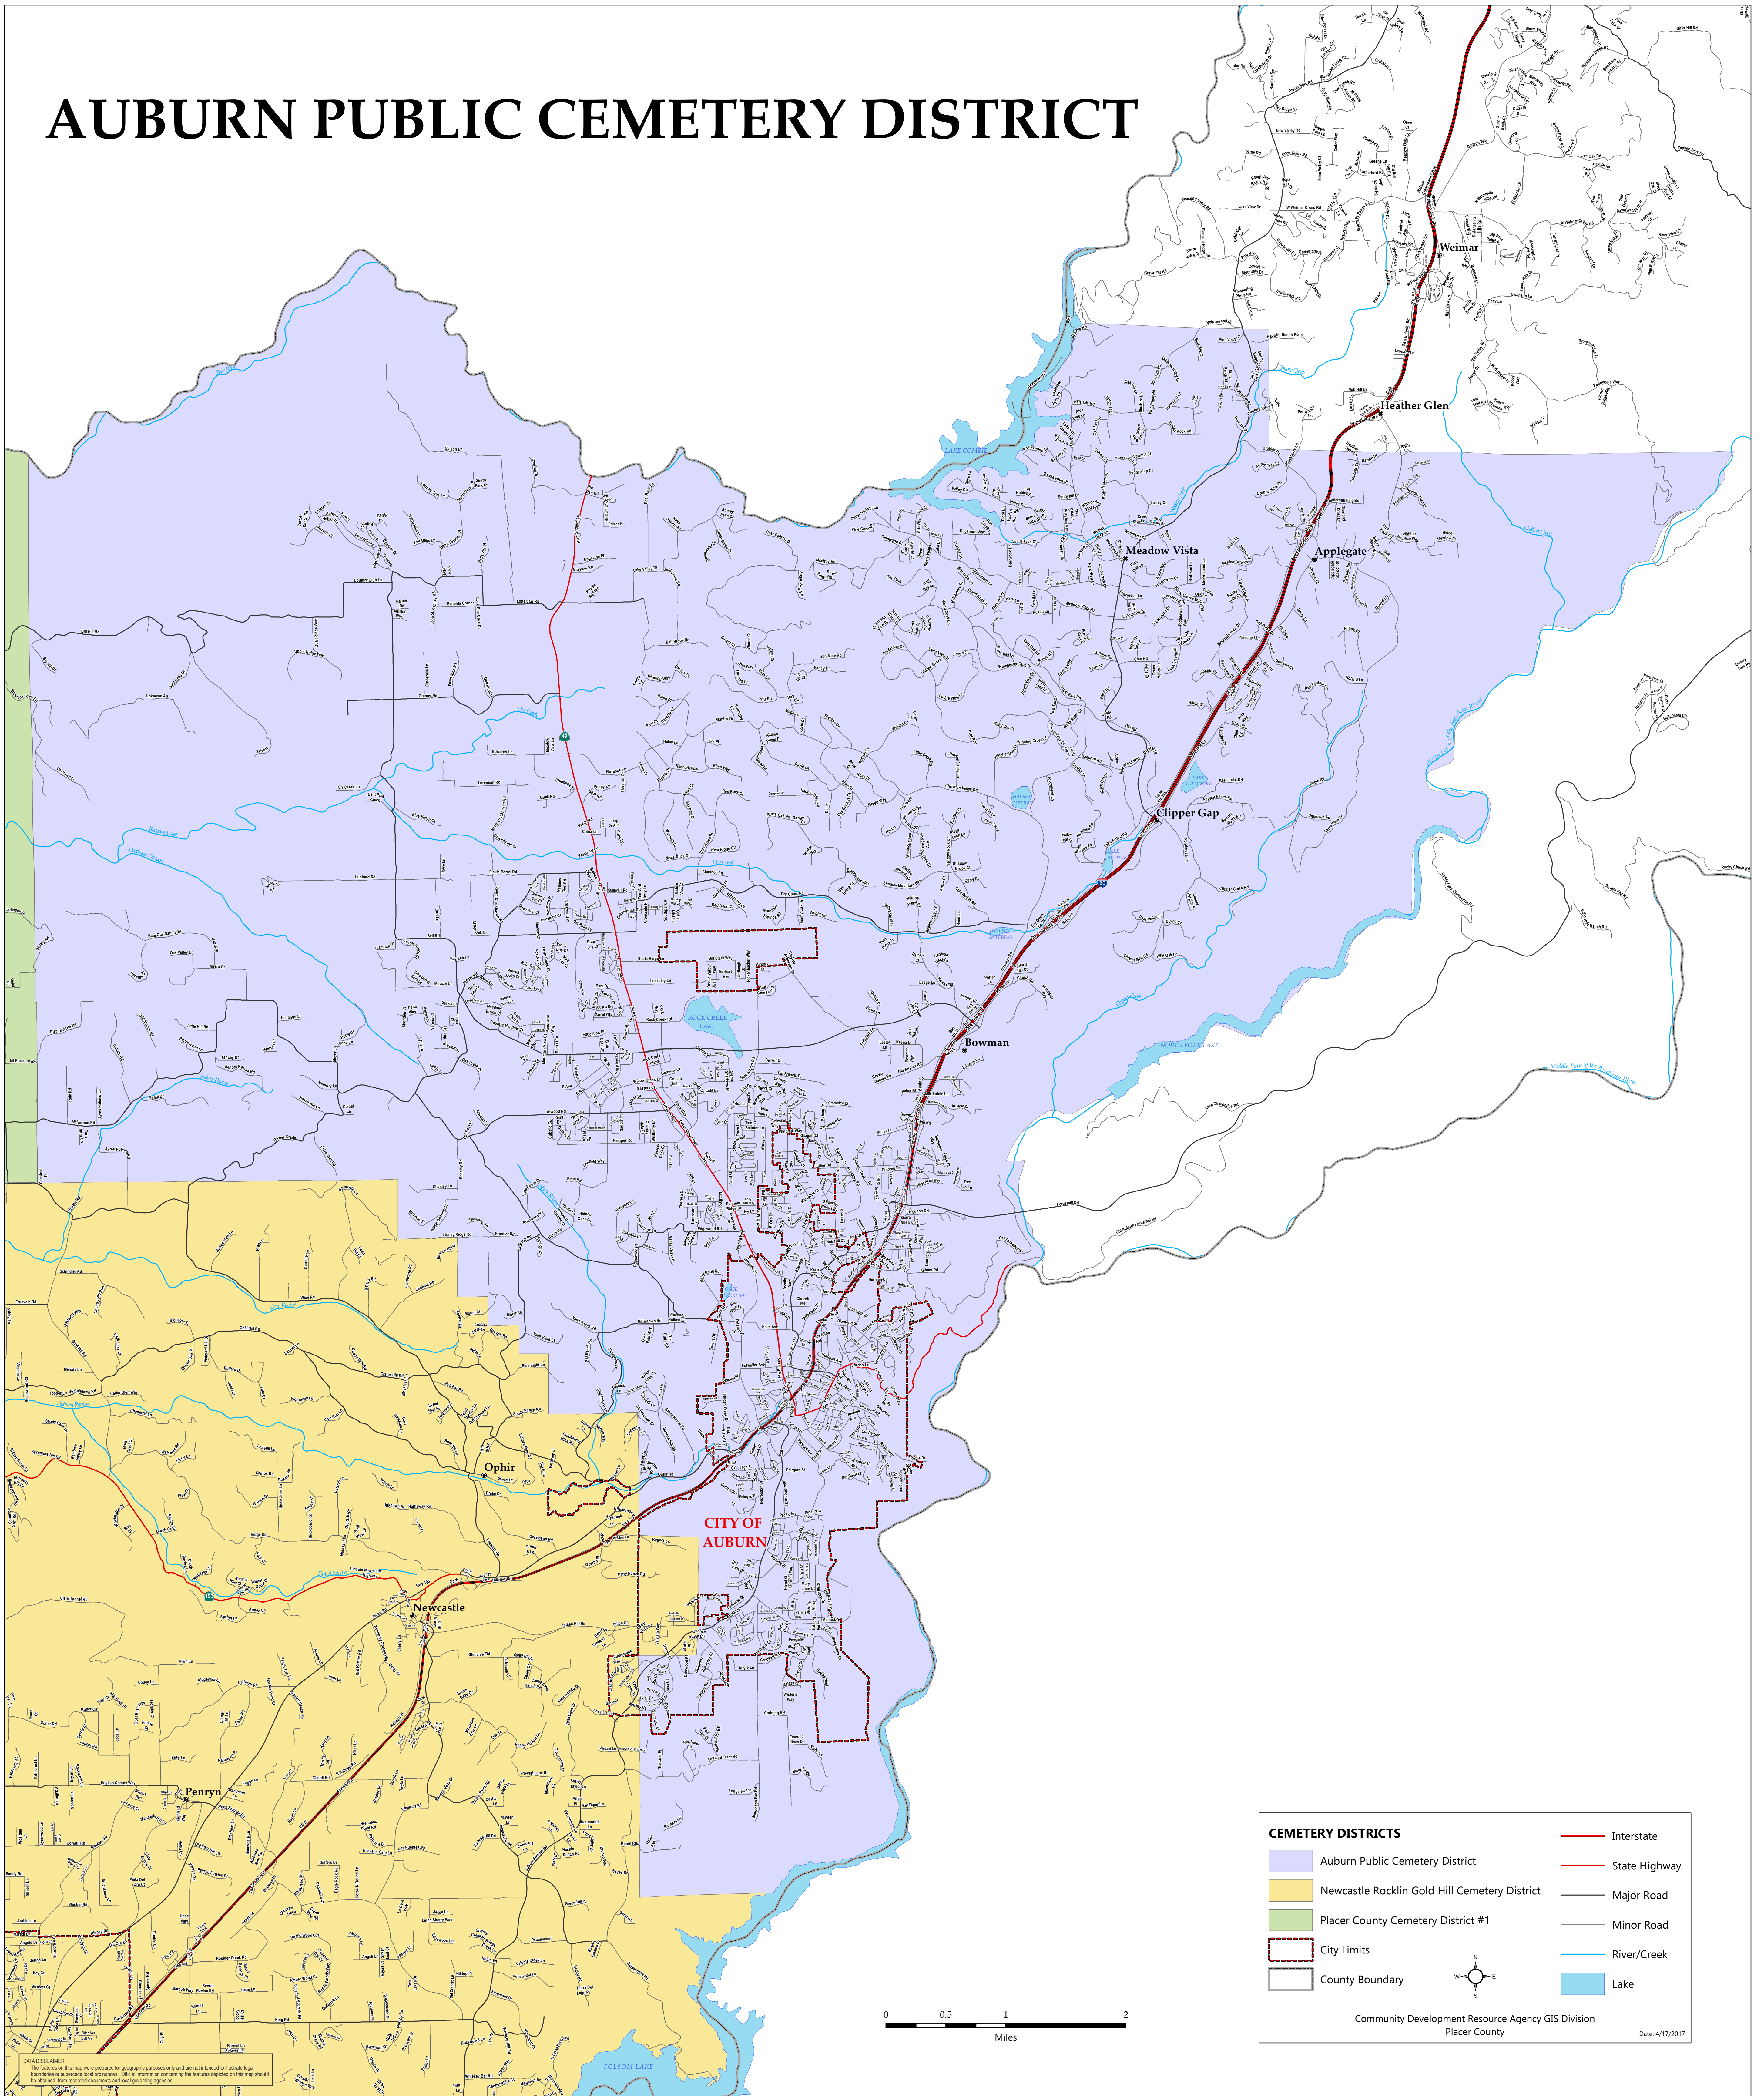

AUBURN PUBLIC CEMETERY DISTRICT

CEMETERY DISTRICTS

- Auburn Public Cemetery District
- Newcastle Rocklin Gold Hill Cemetery District
- Placer County Cemetery District #1
- City Limits
- County Boundary
- Interstate
- State Highway
- Major Road
- Minor Road
- River/Creek
- Lake

Community Development Resource Agency GIS Division
Placer County

Date: 4/17/2017